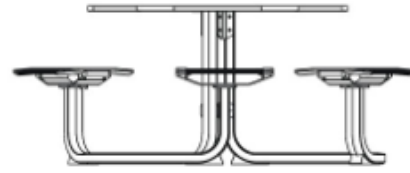

FIXED TABLE & CHAIR

Tangent Ensemble

QTY: 7

FORMS+SURFACES®

6-Seat Configuration with Backless Aluminum Seat
Stainless Steel Table Top