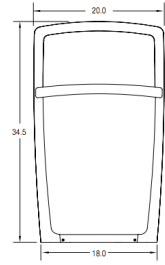

BIKE RACKS

Cordia