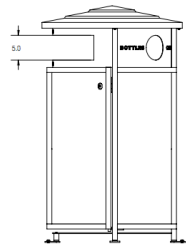

LOCATION MAP

LEGEND

FORMS+SURFACES®

-  Receptacles
-  Benches
-  Bike Racks (4 per location)
-  Fixed Table and (6) Chairs
-  Café Table and (4) Chairs

QUANTITIES

- (18) Benches
- (32) Receptacles
- (16) Bike Racks
- (7) Fixed Tables with (6) Chairs per Table
- (2) Café Tables with (4) Chairs per Table

QTY: 18

6' Backed Bench
Cast Aluminum Frame and Slats

RECEPTACLES

Urban Renaissance

QTY: 32

FORMS+SURFACES®

45-gallon split-stream for Litter and Recycling
Stainless Steel Frame and Body

BIKE RACKS