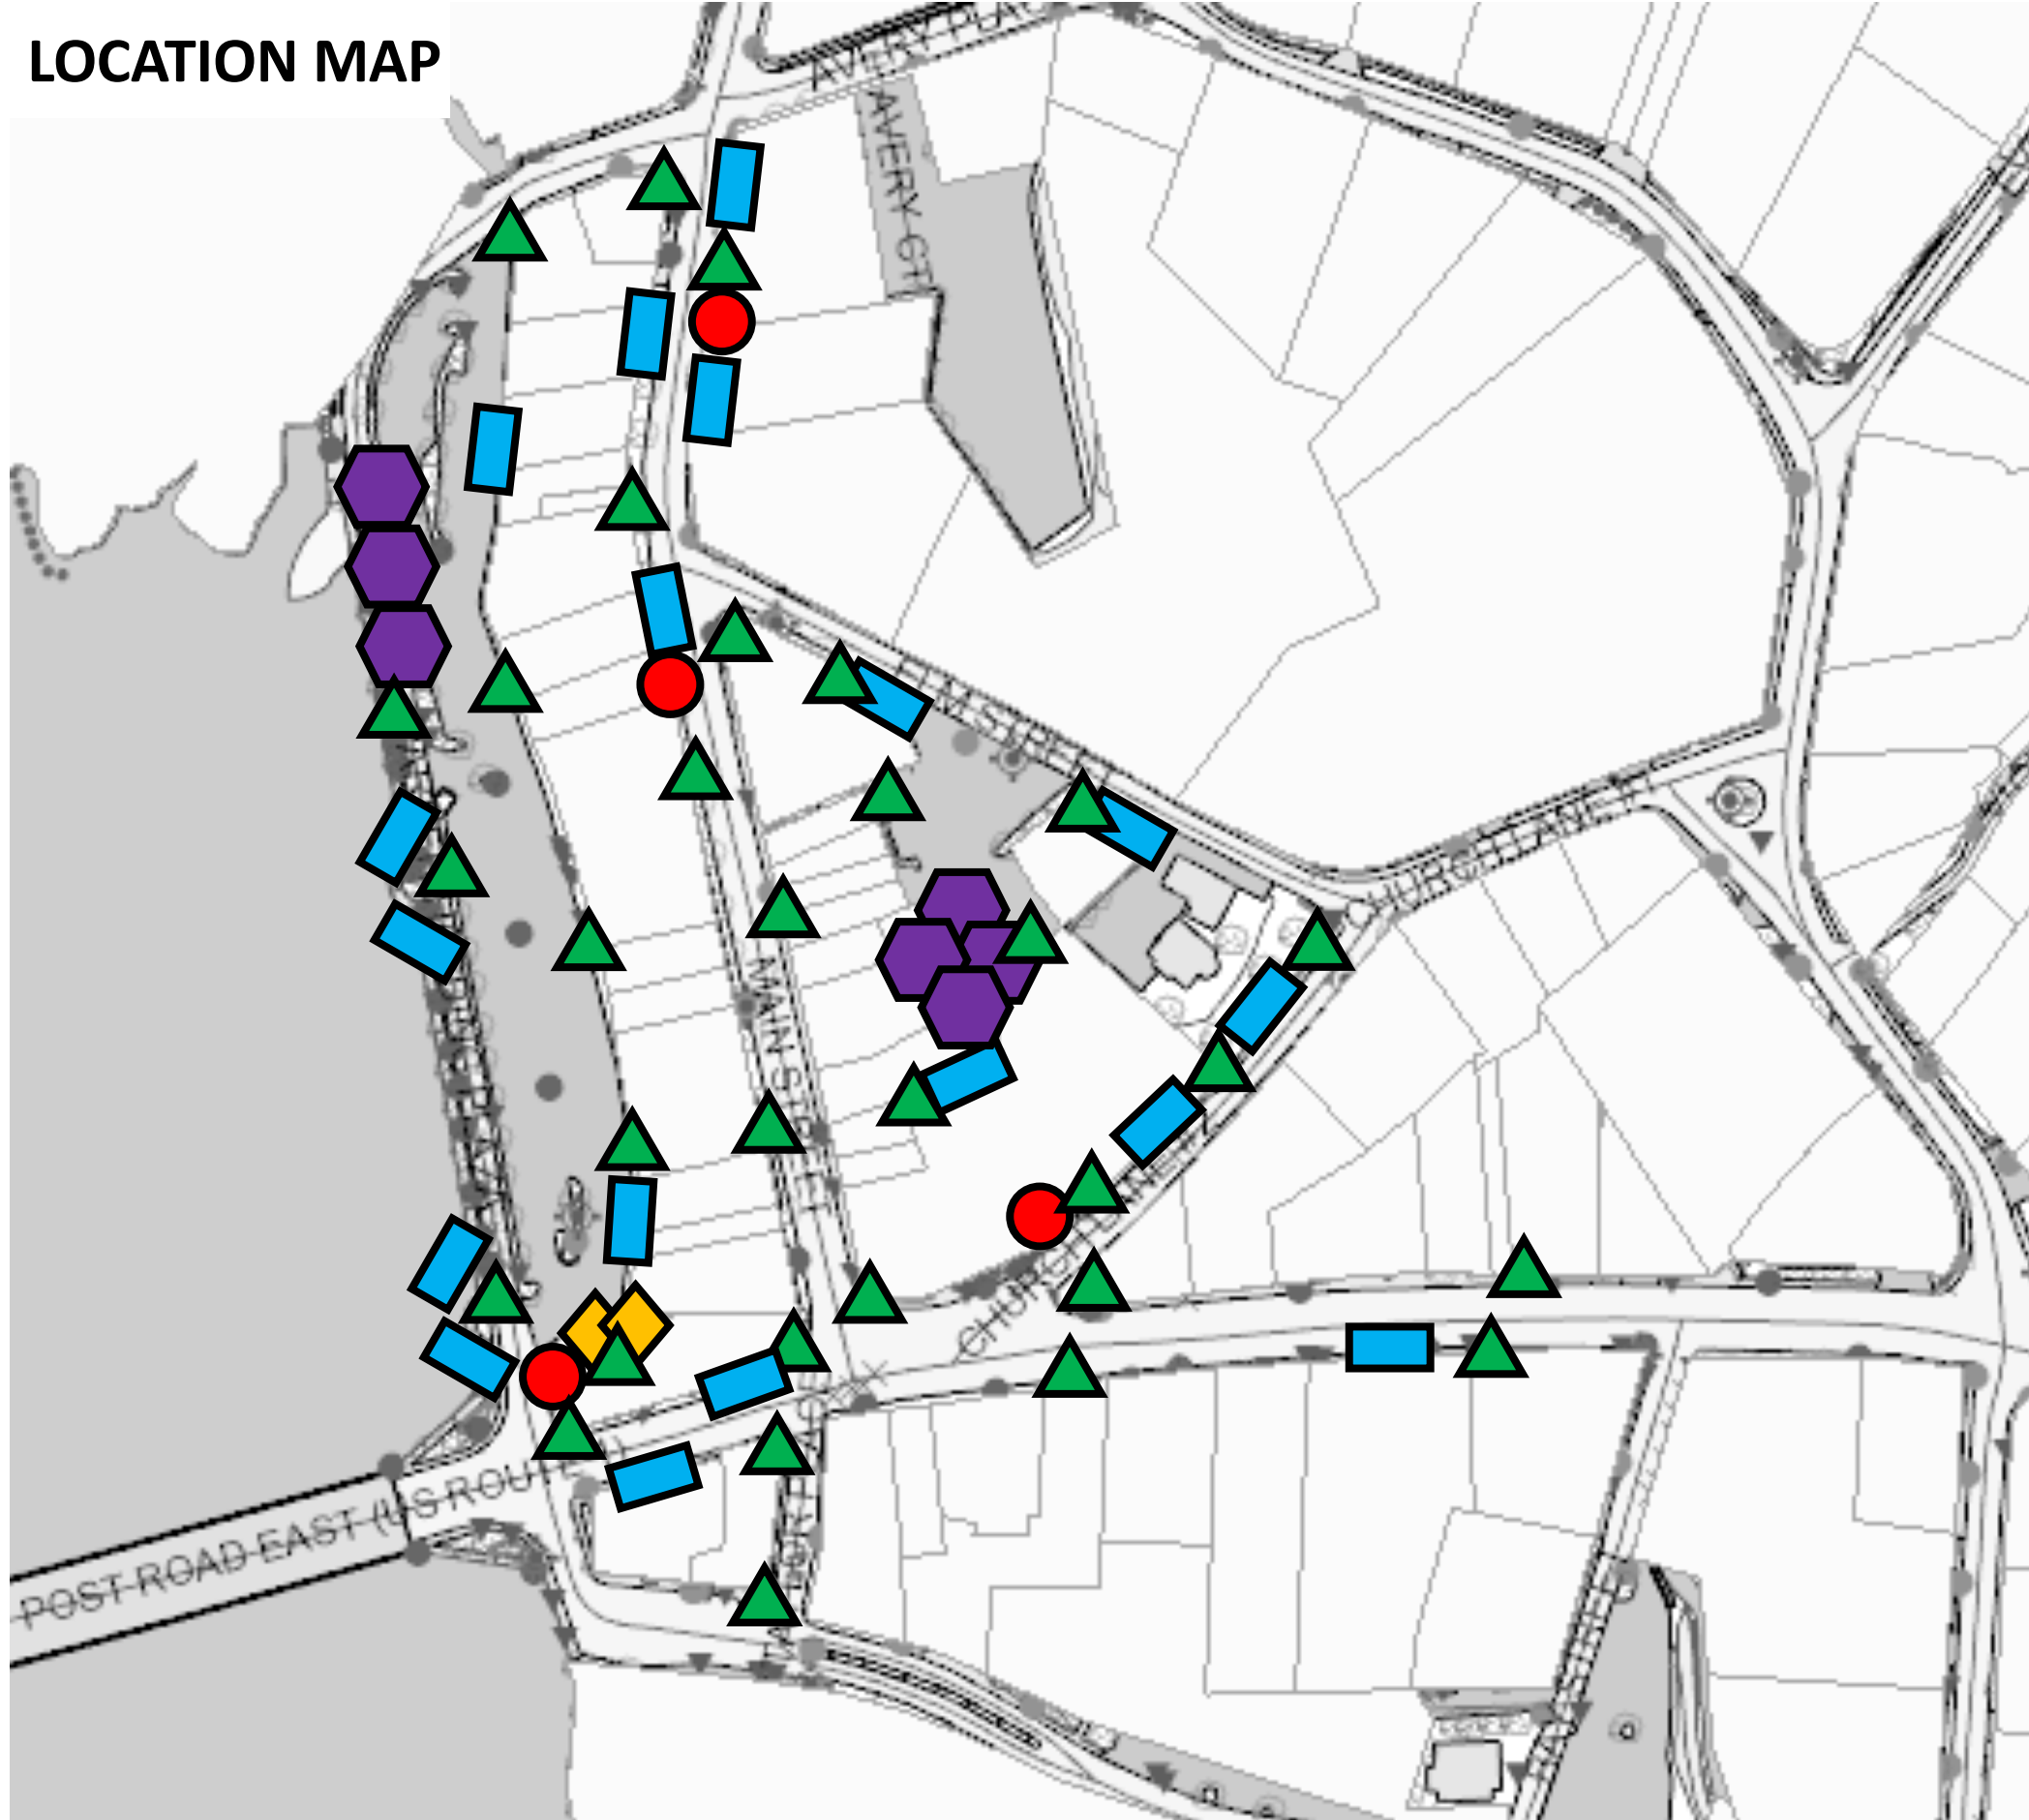

LOCATION MAP

LEGEND

FORMS+SURFACES®

-  Receptacles
-  Benches
-  Bike Racks (4 per location)
-  Fixed Table and (6) Chairs
-  Café Table and (4) Chairs

QUANTITIES

- (18) Benches
- (32) Receptacles
- (16) Bike Racks
- (7) Fixed Tables with (6) Chairs per Table
- (2) Café Tables with (4) Chairs per Table

DARK GREY METALLIC TEXTURE

EVERGREEN TEXTURE

INK BLUE TEXTURE

SILVER TEXTURE

SLATE TEXTURE

WHITE TEXTURE