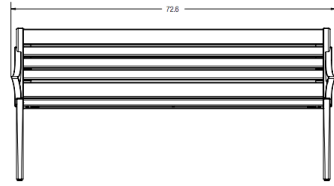

LOCATION MAP

LEGEND

FORMS+SURFACES®

-  Receptacles
-  Benches
-  Bike Racks (4 per location)
-  Fixed Table and (6) Chairs
-  Café Table and (4) Chairs

QUANTITIES

- (18) Benches
- (32) Receptacles
- (16) Bike Racks
- (7) Fixed Tables with (6) Chairs per Table
- (2) Café Tables with (4) Chairs per Table

Benches: **Page 2**

Receptacle: **Page 3**

Bike Racks: **Page 4**

Fixed Table & Chair: **Page 5**

Café Table & Chair: **Page 6**

Powder Coat Colors: **Page 7**

BENCHES

Cordia

QTY: 18

6' Backed Bench
Cast Aluminum Frame and Slats

RECEPTACLES

Urban Renaissance

QTY: 32

FORMS+SURFACES®

45-gallon split-stream for Litter and Recycling
Stainless Steel Frame and Body

BIKE RACKS